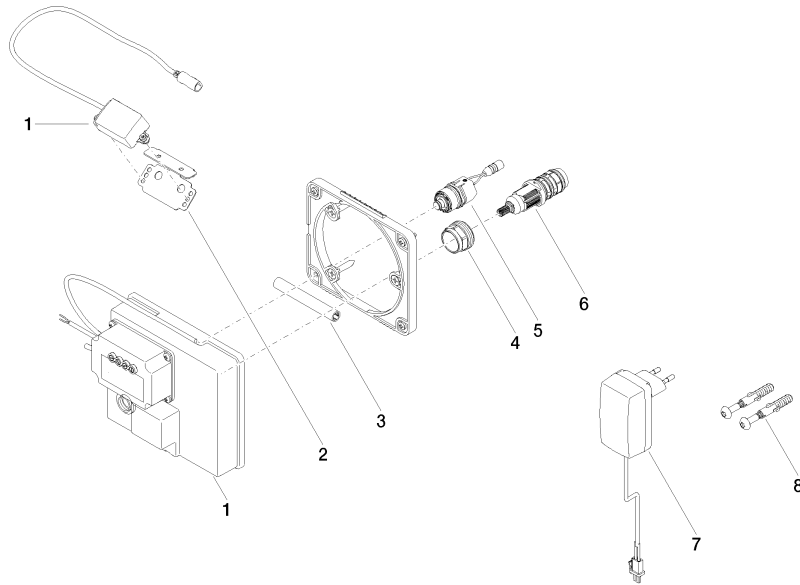

**eSET Touchfree Basin mixer with temperature setting for combining with free-standing fittings -** 35 740 970 90

**Recommended miscellaneous**

**Extension for Touchfree 500 mm -** 12 765 970 90

**CL.1 eSET Touchfree Basin mixer without pop-up waste with temperature setting - Chrome**

CL.1

ST 010 103 1705  
mm [inches]

**Certificates**

LGA_29120.	WRAS_1906116.	IAPMO_EGS.	CE000001_eSet_Tou chfree_20171206_D E_signed.	CE000002_eSet_Tou chfree_20171206_E N_signed.
LGA_29119.				

ST 010 103 1705

**Spare parts list**

No.	Item Number	Name	Quantity used	Delivery time
1	90 10 01 177 00 90	electronic accessories	1	2
2	90 17 20 199 00 90	holder	1	2
3	90 23 01 124 00 90	sleeve	1	2
4	09 23 10 129 90	nut	1	2
5	04 30 50 079 00 90	valve	1	2
6	90 15 02 013 00 90	cartridge	1	2
7	04 10 01 246 00 90	electronic accessories	1	2
8	04 30 31 024 01 90	fixing set	1	2

**CL.1 eSET Touchfree Basin mixer without pop-up waste with temperature setting - Chrome**

CL.1

ST 010 103 1705

- 160mm projection
- fixed spout
- rectangular spray pattern with 40 individual jets
- height of mixer 204 mm
- height up to aerator 190 mm
- hole diameter 35 mm
- 2x screw-in M 10 x 1 pressure hose, leak-tested
- 1/2" connection
- max. flow 4 l/min
- lead-free
- This product can help a building meet the requirements of Green Building Rating Systems, e.g. LEED®, BREEAM®, DGNB