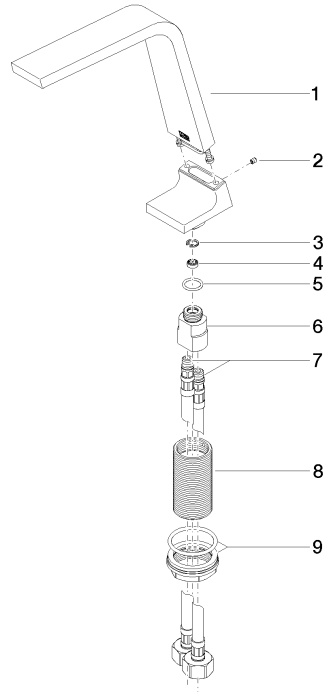

**Spare parts list**

No.	Item Number	Name	Quantity used	Delivery time
1	90 10 01 177 00 90	electronic accessories	1	2
2	90 17 20 199 00 90	holder	1	2
3	90 23 01 124 00 90	sleeve	1	2
4	09 23 10 129 90	nut	1	2
5	04 30 50 079 00 90	valve	1	2
6	90 15 02 013 00 90	cartridge	1	2
7	04 10 01 246 00 90	electronic accessories	1	2
8	04 30 31 024 01 90	fixing set	1	2

**CL.1 eSET Touchfree Basin mixer without pop-up waste with temperature setting - Chrome**

CL.1

ST 010 103 1705

- 160mm projection
- fixed spout
- rectangular spray pattern with 40 individual jets
- height of mixer 204 mm
- height up to aerator 190 mm
- hole diameter 35 mm
- 2x screw-in M 10 x 1 pressure hose, leak-tested
- 1/2" connection
- max. flow 4 l/min
- lead-free
- This product can help a building meet the requirements of Green Building Rating Systems, e.g. LEED®, BREEAM®, DGNB

---

CL.1

ST 010 103 1705

ST 010 103 1705  
mm [inches]

**Flow rate chart**

**Certificates**

GDV\_0400279.      LGA\_28686.      IAPMO\_N-4976.      IAPMO\_8834 (1).      IAPMO\_4976 (6).  
WRAS\_1512011.      IAPMO\_6397.

**Spare parts list**

No.	Item Number	Name	Quantity used	Delivery time
1	90 11 70 003 00-00	spout	1	10
2	09 31 11 044 90	pin	1	2
3	09 16 01 016 90	ring	1	2
4	09 23 01 034 90	flow reducer	1	2
5	09 14 10 130 90	seal	1	2
6	09 11 10 055 10 90	connection	1	2
7	04 30 04 019 00 90	hose	2	2
8	09 30 01 208 90	connection	1	2
9	04 23 10 044 06 90	fixing set	1	2